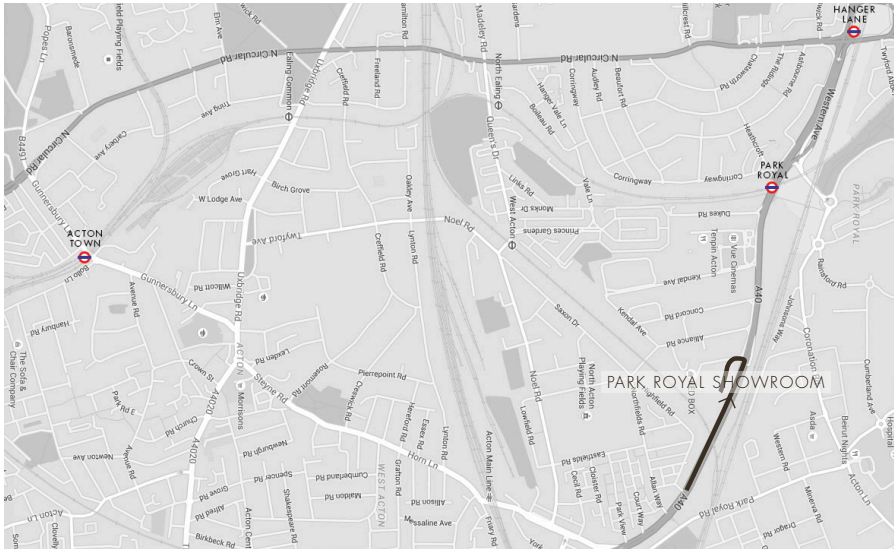

THE SOFA & CHAIR COMPANY
LONDON

MAP

LOCATION